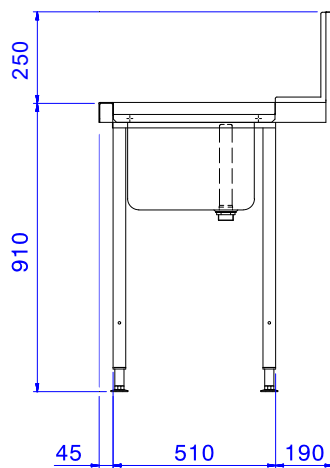

Prewash table with
600x500mm bowl for Hood
Type, r>l, 1200mm

Short Form Specification

Item No. _____

For hood type dishwashers. Constructed in 304 AISI stainless steel with backsplash mm250h. N. 2 square 40x40mm tubular legs on height-adjustable feet. Bowl size mm600x500x250h with overflow pipe and drain hole. Basket direction: from right to left.

Main Features

- Supplied knocked-down and easy to assemble.
- Plain undershelves and pre-rinse units available as optional accessories.

Construction

- Stainless steel feet 50 mm adjustable in height to ensure that tables drain back into the dishwasher.
- Included splashback to prevent water spatter.
- Deep anti-drip profiles completely folded with lower edge for safe and easy cleaning.
- All surfaces smooth with polished finish.
- 40x40 mm square tubular legs in AISI 304 stainless steel.
- 700x500x300mm bowl available upon request.
- Constructed entirely in 304 AISI stainless steel.
- To be secured to the dishwasher and fitted with one pair of legs at the other end.

Sustainability

- Designed for 500x500 mm dishwashing racks (it is necessary to connect a rail to the table to avoid baskets from falling).

Optional Accessories

- Undershef for Dishwasher table, 1200 mm PNC 865352
- Basket guide for Dishwasher table with bowl 600 mm for Hood Type and Rack Type Dishwasher PNC 865370
- Floor fastening kit for 2 square legs PNC 865386
- Single plastic drain syphon 2 " for Sinks PNC 895313

APPROVAL: _____

Experience the Excellence
www.electroluxprofessional.com

Front

Side

Top

Key Information:

External dimensions, Width:	1200 mm
865314 (BHHPT6B12R)	1200 mm
External dimensions, Depth:	745 mm
External dimensions, Height:	1170 mm
Net weight:	8 kg
Splashback Dimensions, Height:	300 mm
Basin dimensions:	600x500x300h